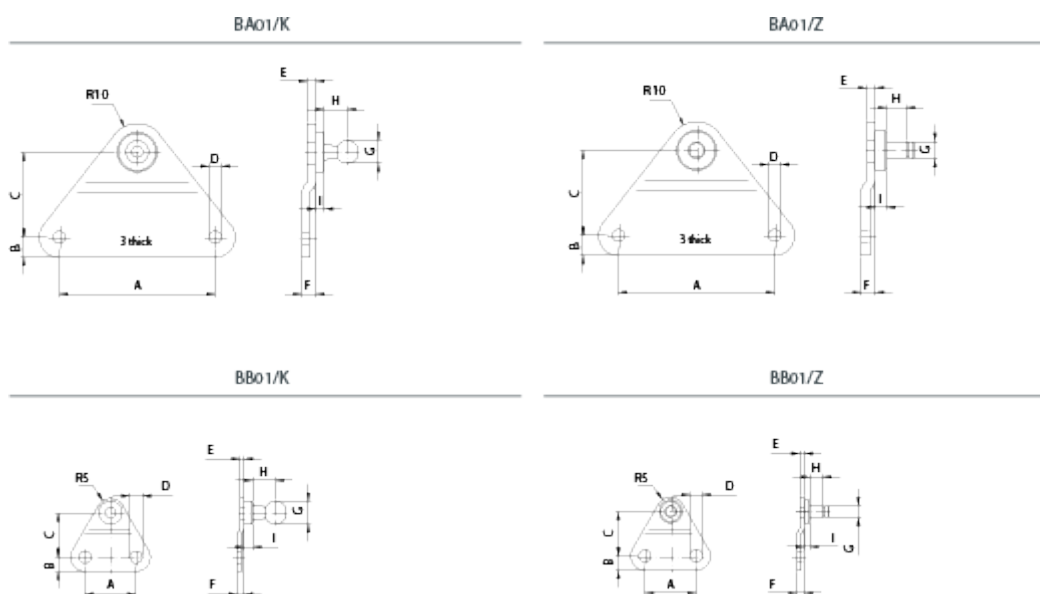

Article number: 04HBA01Z06V4

Description: Stabilus Industry Line Side bracket stainless steel, flat Stainless steel AISI316L/316Ti
Type BA01Z08V4 M6

Measures

A = 55
B = 7
C = 30
D = 5.3
E = 3
F = 5
G = 6
H = 7

I = 4
Stability = 500 N